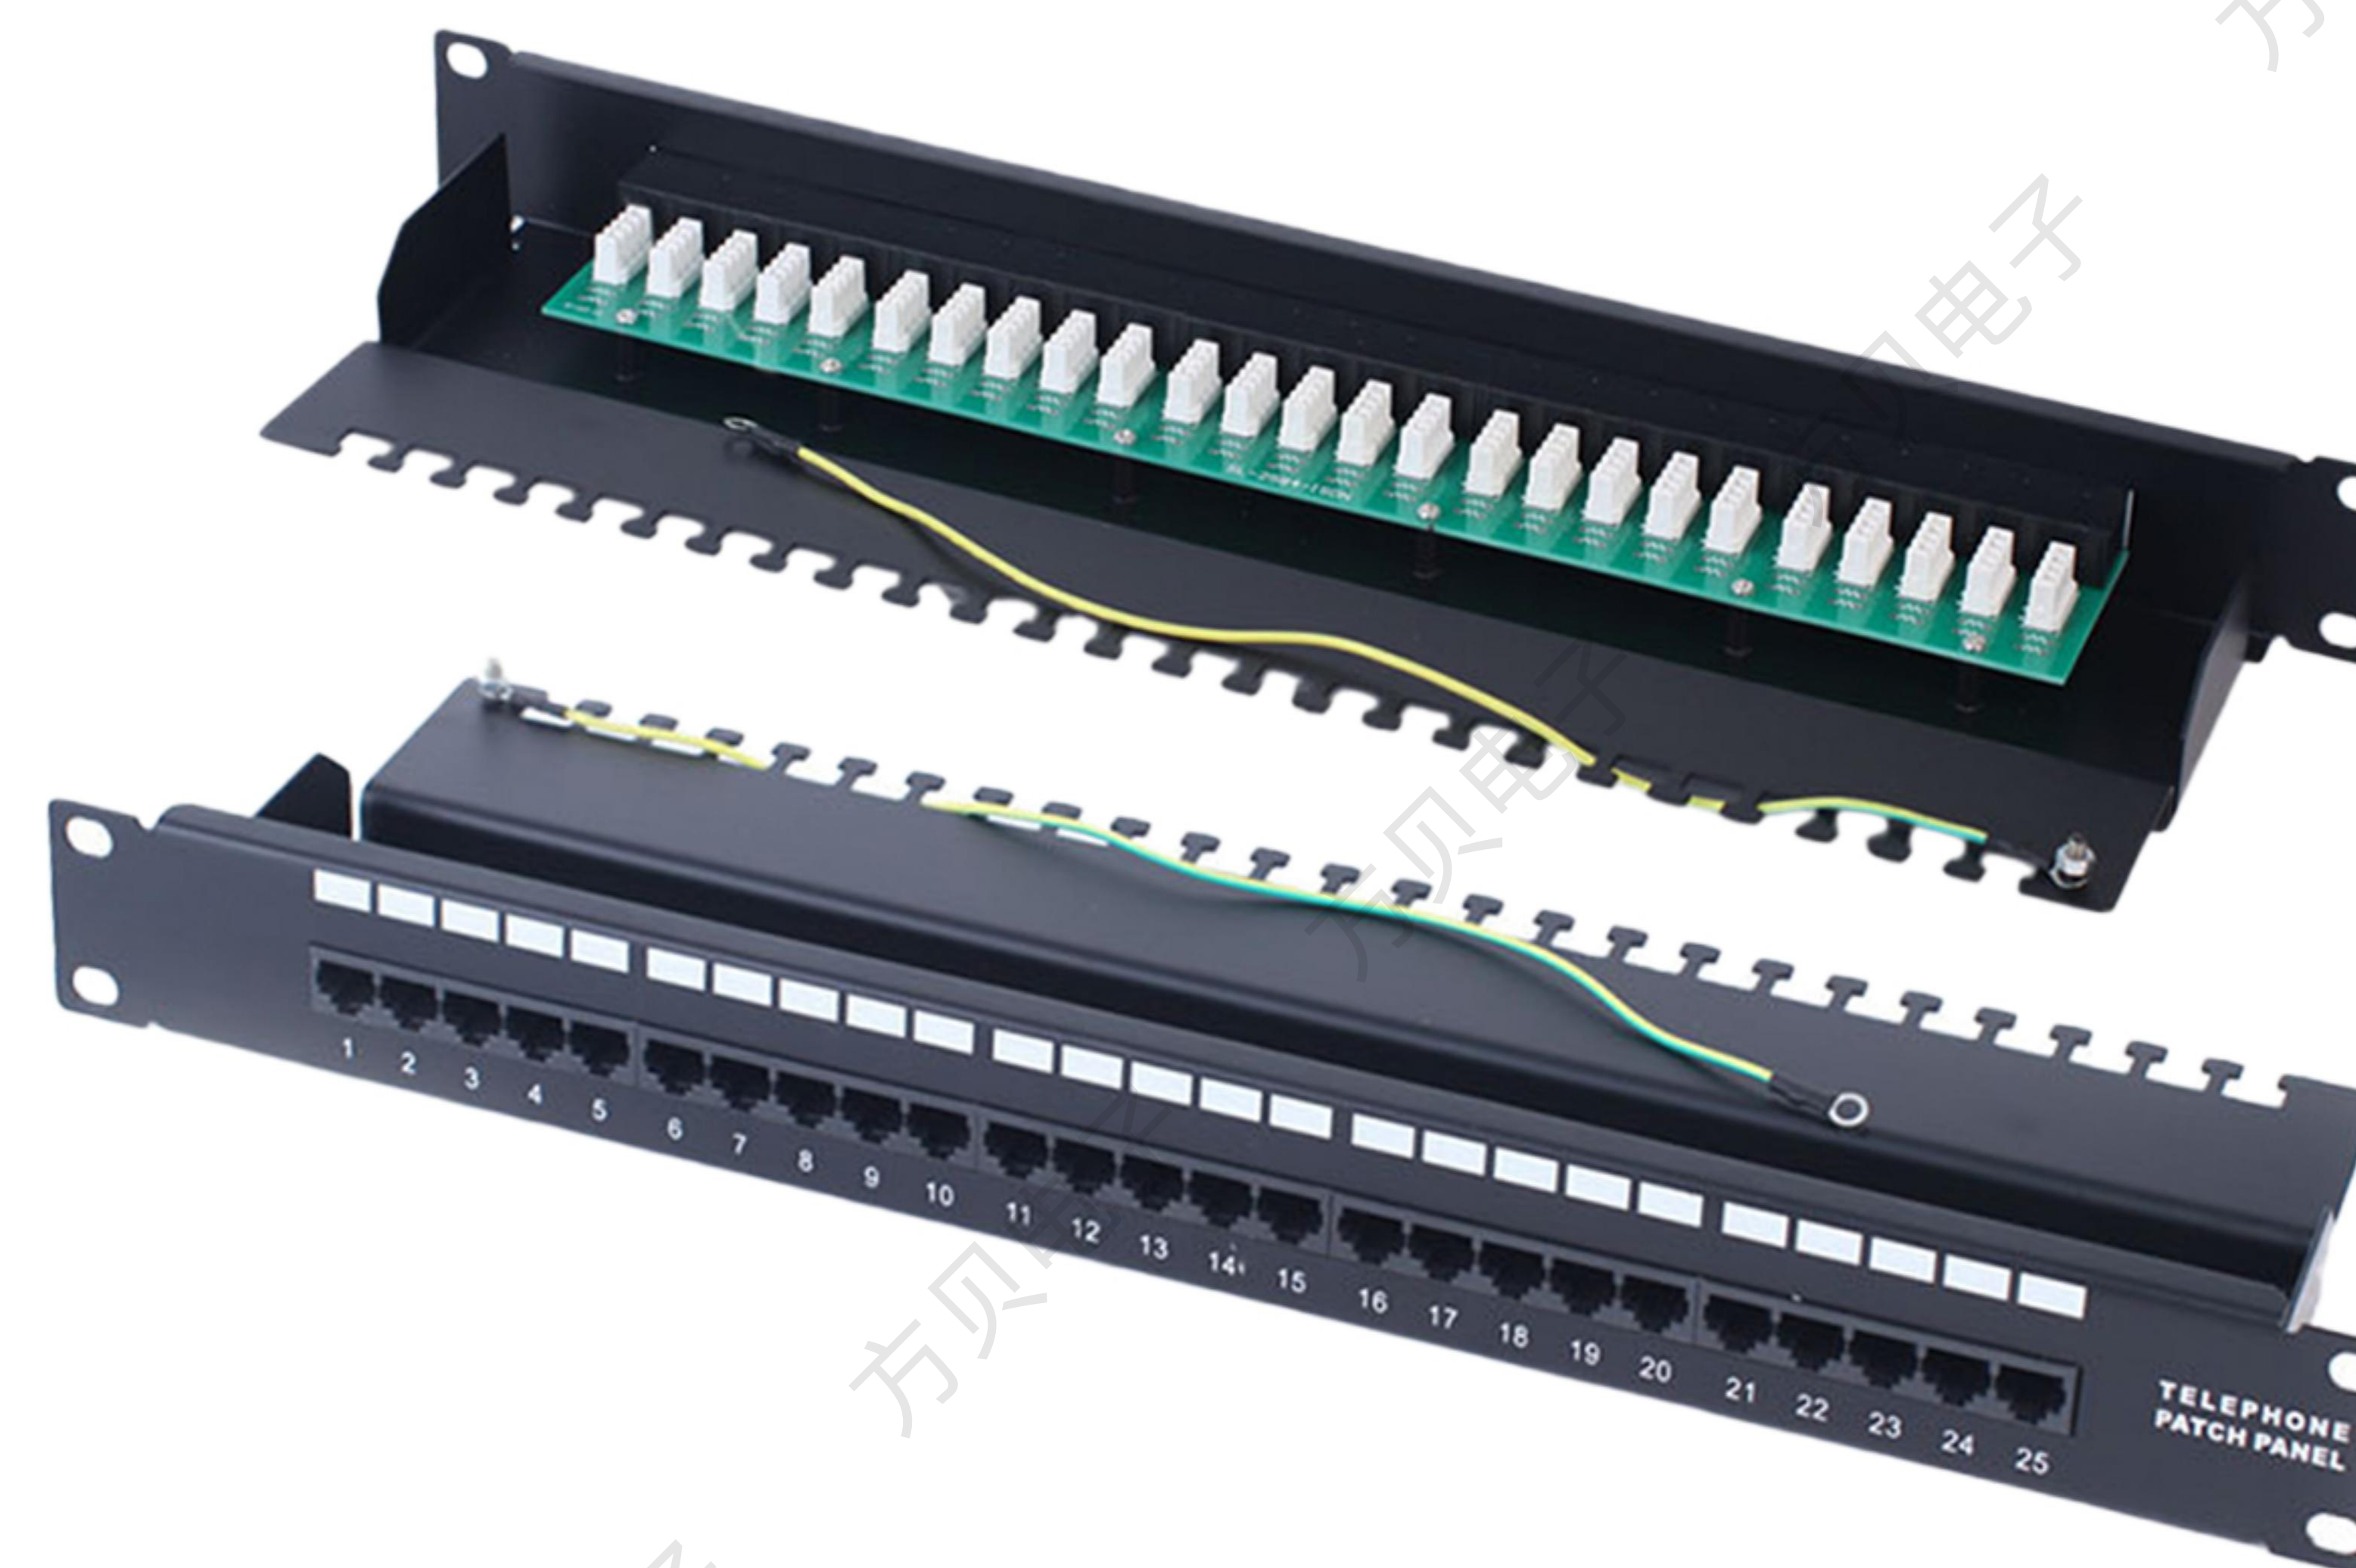

## 24口 非屏蔽超五类配线架(带托架)

**TD-P0024-C5E**  
**TD-P0024-C6**  
**TD-P0024-C6A**

Compatible with 19-inch devices, all ports are labeled

## 24口非屏蔽配线架 (带理线环托架)

**TD-P3224-C5E-LED**  
**TD-P3224-C6-LED**  
**TD-P3224-C6A-LED**

Compatible with 19-inch devices, all ports are labeled

## 24口非屏蔽超五类配线架

**TD-P0048-C5E**  
**TD-P0048-C6**  
**TD-P0048-C6A**

Compatible with 19-inch devices, all ports are labeled

## 25口一体化电话语音配线架

**TD-P1524-C5E**  
**TD-P1524-C6**  
**TD-P1524-C6A**

Compatible with 19-inch devices, all ports are labeled