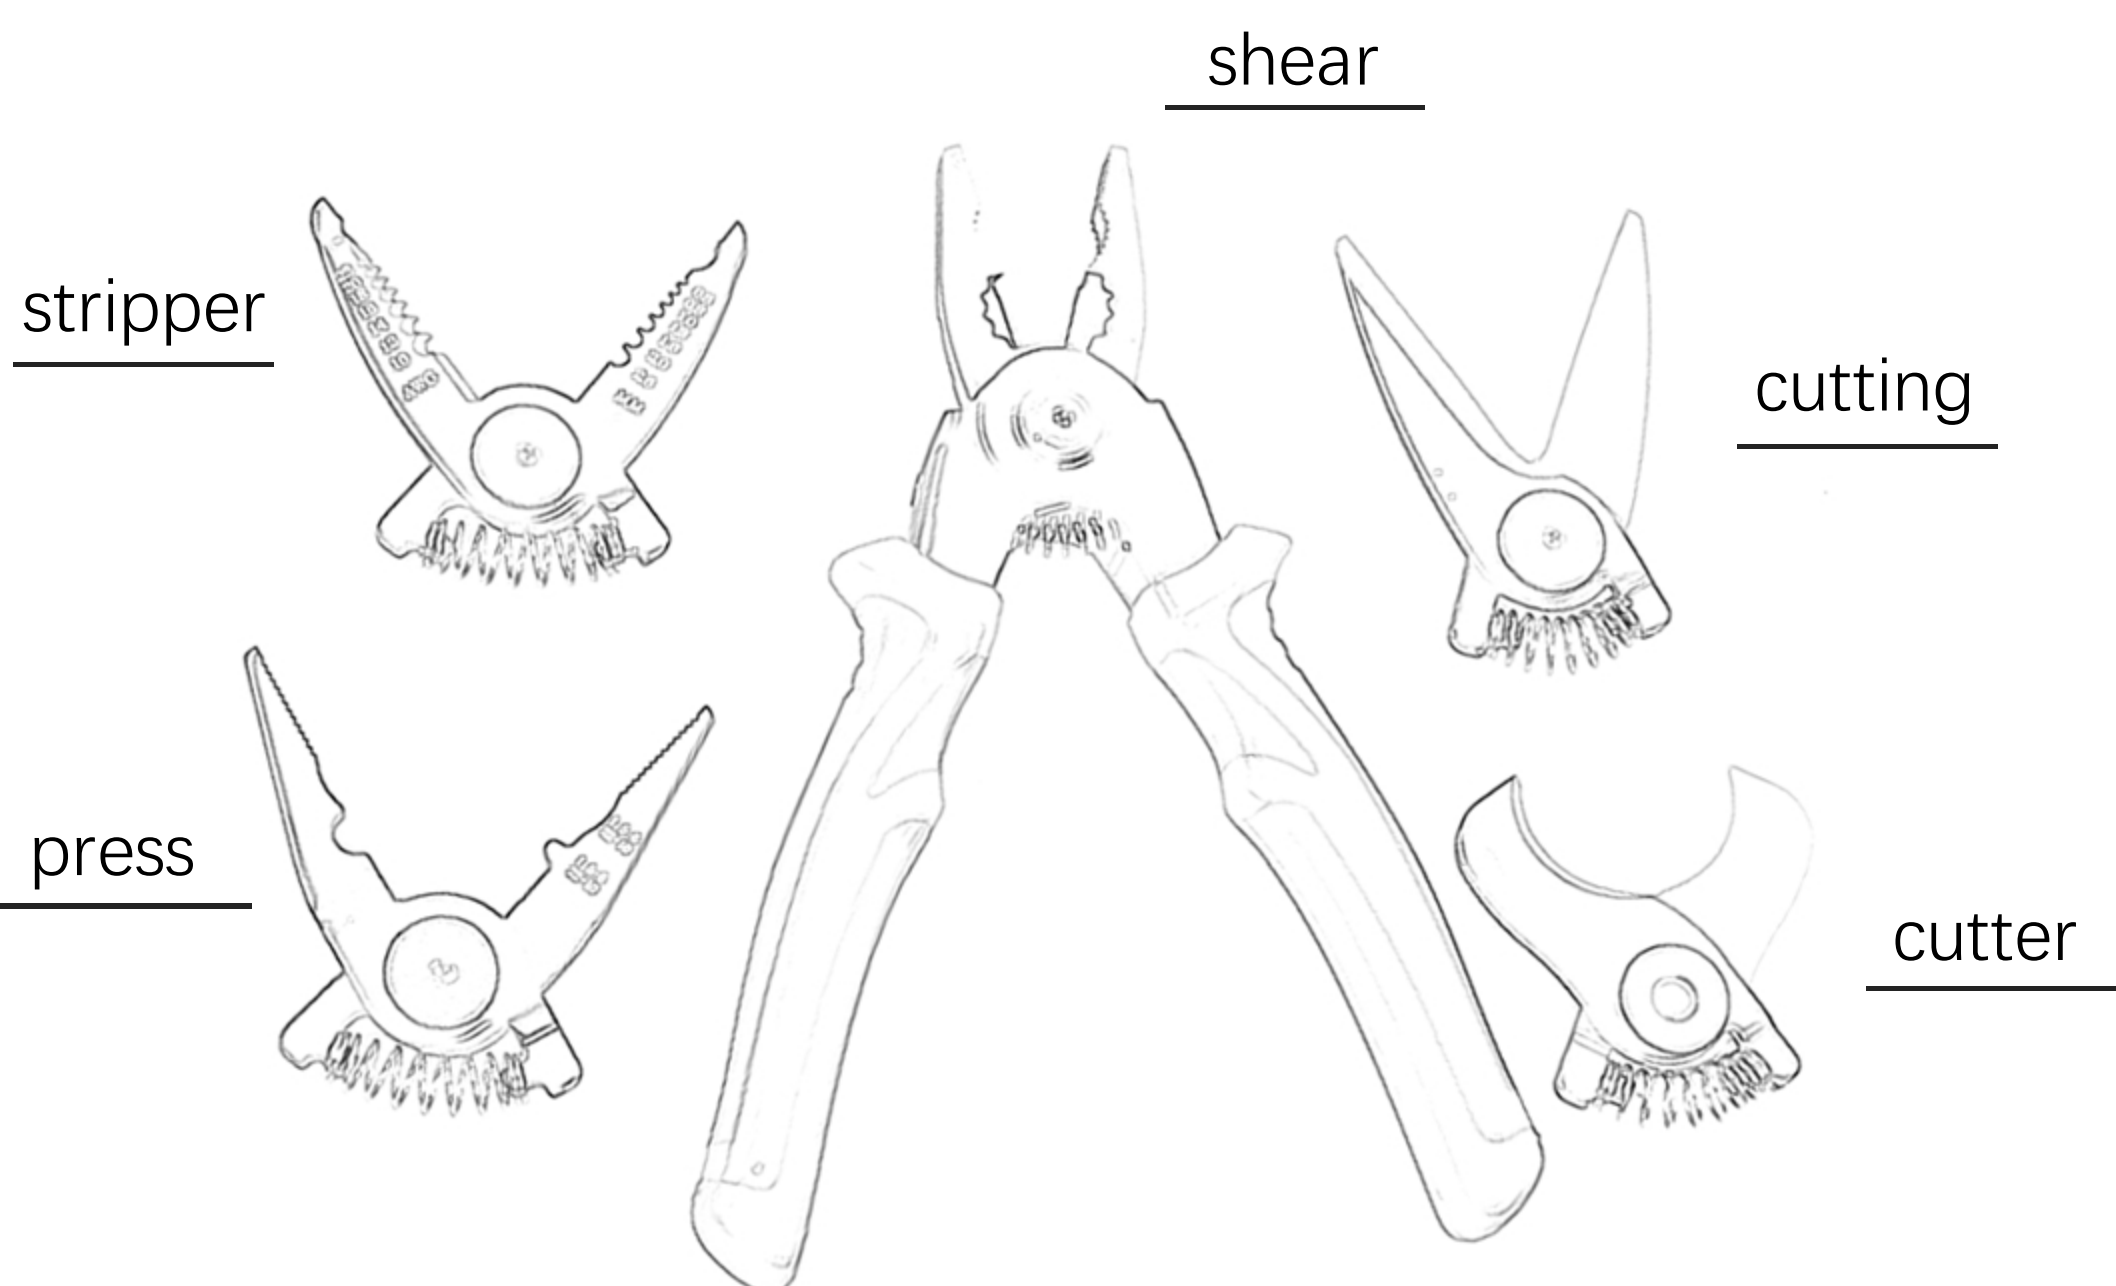

TONGS OPERATION USER MANUAL

Witches's usage

Introduction

- 1. 5 IN 1 PLIERS SET:** Including a handle and 5 interchangeable jaws, simply place the handle in the open position and pull out the pliers attachments to replace different jaws.
- 2. GOOD COMPATIBILITY:** The handle provides performance compatible with standard pliers for all interchangeable jaws, made of reinforced bicolor plastic for comfortable grip.
- 3. HEAT PROCESSING:** All pliers attachments are made of high carbon heat treated steel with a black oxide coating to ensure good resistance and oxidation resistance.
- 4. APPLICABLE SIZES:** Can cut and strip 22-10AWG wires and cables, the crimping tool is suitable for 22-10AWG terminals, and can crimp conductors and insulation parts.
- 5. TOOL STEEL JAWS:** These pliers jaws are made of tool steel, with high hardness, good toughness, improved cutting performance, suitable for cutting hard cardboard, thin veneer, etc.

Specification

Description

- Item Type:** 5 in 1 Pliers Set
- Wire Pliers Jaw:**
Material: Tool Steel
Function: Cutting: Cutting the maximum diameter of 1.6mm steel wire; Bend; Clamp; Twist.
- Cutting Pliers Jaw:**
Material: Tool Steel
Function: Cutting: Cutting hardness less than HRC20
- Cable Cutting Pliers:**
Material: Tool steel
Function: Cutting: Cutting the maximum diameter of 16mm wire, or non metal products of the same specification
- Crimping Pliers Jaw:**
Material: Tool Steel
Function: Bending, Clamping, Twisting.
Crimping Terminal Specification: 1.5-6/22-10
Flating Terminal Specification: 1.5-6/22-10
- Stripping Pliers Jaw:**
Material: Tool Steel
Function: Cutting: Cutting the wire with a maximum diameter of 6mm; Stripping: Stripping AWG 10-22 2.6-0.6MM