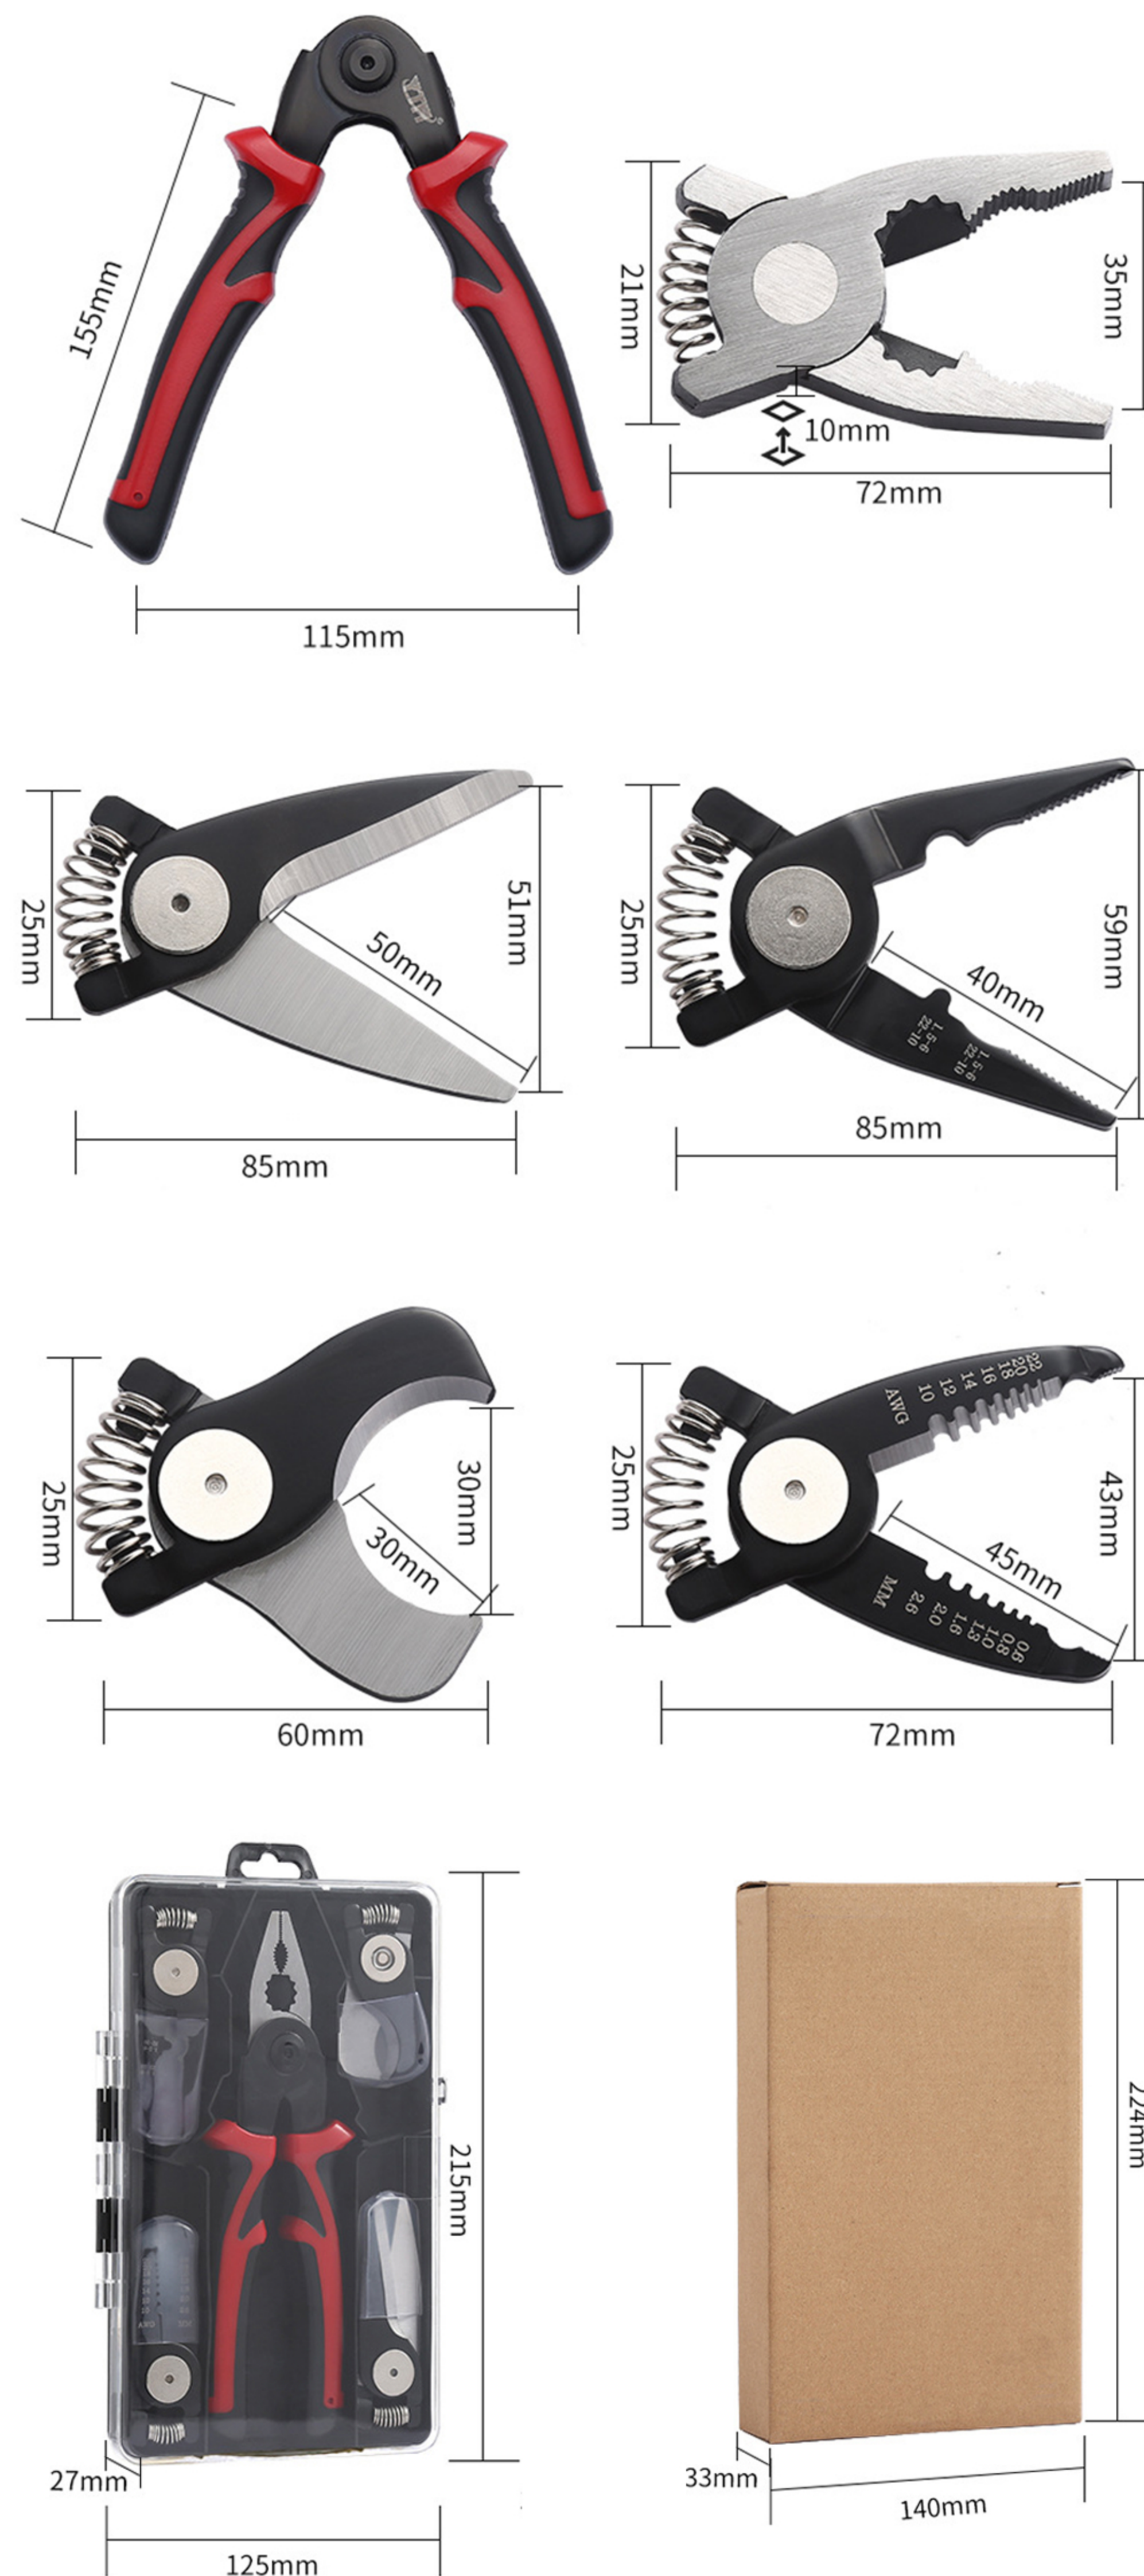

TONGS OPERATION USER MANUAL

Witches's usage

Introduction

- 1. 5 IN 1 PLIERS SET:** Including a handle and 5 interchangeable jaws, simply place the handle in the open position and pull out the pliers attachments to replace different jaws.
- 2. GOOD COMPATIBILITY:** The handle provides performance compatible with standard pliers for all interchangeable jaws, made of reinforced bicolor plastic for comfortable grip.
- 3. HEAT PROCESSING:** All pliers attachments are made of high carbon heat treated steel with a black oxide coating to ensure good resistance and oxidation resistance.
- 4. APPLICABLE SIZES:** Can cut and strip 22-10AWG wires and cables, the crimping tool is suitable for 22-10AWG terminals, and can crimp conductors and insulation parts.
- 5. TOOL STEEL JAWS:** These pliers jaws are made of tool steel, with high hardness, good toughness, improved cutting performance, suitable for cutting hard cardboard, thin veneer, etc.

Specification

Description

- Item Type:** 5 in 1 Pliers Set
- Wire Pliers Jaw:**
Material: Tool Steel
Function: Cutting: Cutting the maximum diameter of 1.6mm steel wire; Bend; Clamp; Twist.
- Cutting Pliers Jaw:**
Material: Tool Steel
Function: Cutting: Cutting hardness less than HRC20
- Cable Cutting Pliers:**
Material: Tool steel
Function: Cutting: Cutting the maximum diameter of 16mm wire, or non metal products of the same specification
- Crimping Pliers Jaw:**
Material: Tool Steel
Function: Bending, Clamping, Twisting.
Crimping Terminal Specification: 1.5-6/22-10
Flating Terminal Specification: 1.5-6/22-10
- Stripping Pliers Jaw:**
Material: Tool Steel
Function: Cutting: Cutting the wire with a maximum diameter of 6mm; Stripping: Stripping AWG 10-22 2.6-0.6MM